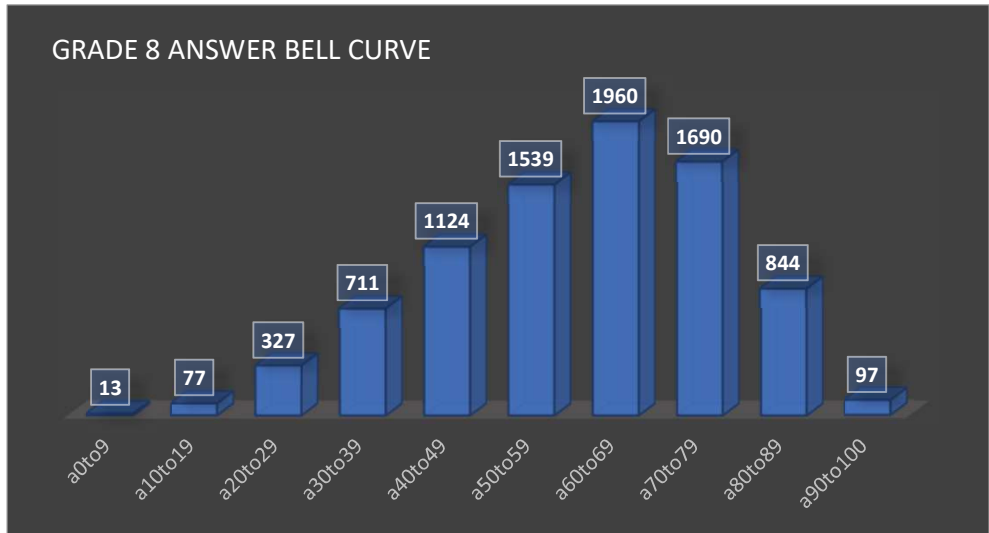

2019 Cut Off Levels and Bell Graph Answer Analysis

	Grade 7	Grade 8	Grade 9	Grade 10
High Distinction	80	84	80	84
Distinction	72	76	72	76
Credit	64	68	64	70
Merit	54	58	56	62

GRADE 9 ANSWER BELL CURVE

GRADE 10 ANSWER BELL CURVE