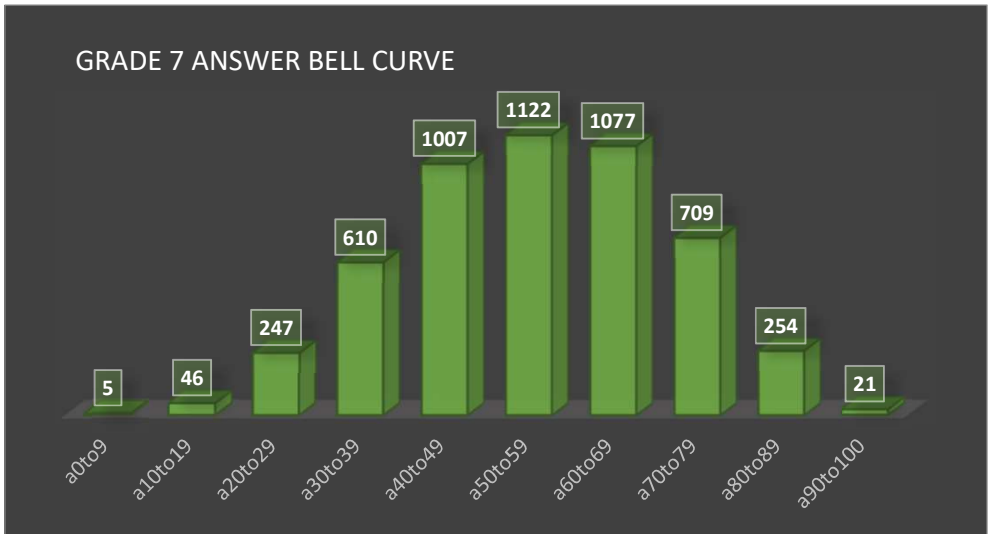

2019 Cut Off Levels and Bell Graph Answer Analysis

	Grade 7	Grade 8	Grade 9	Grade 10
High Distinction	80	84	80	84
Distinction	72	76	72	76
Credit	64	68	64	70
Merit	54	58	56	62

GRADE 9 ANSWER BELL CURVE

GRADE 10 ANSWER BELL CURVE