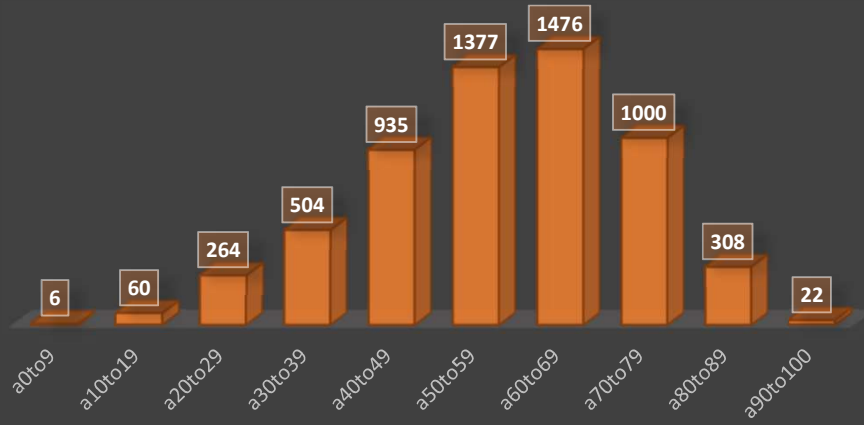

2019 Cut Off Levels and Bell Graph Answer Analysis

	Grade 7	Grade 8	Grade 9	Grade 10
High Distinction	80	84	80	84
Distinction	72	76	72	76
Credit	64	68	64	70
Merit	54	58	56	62

GRADE 9 ANSWER BELL CURVE

GRADE 10 ANSWER BELL CURVE